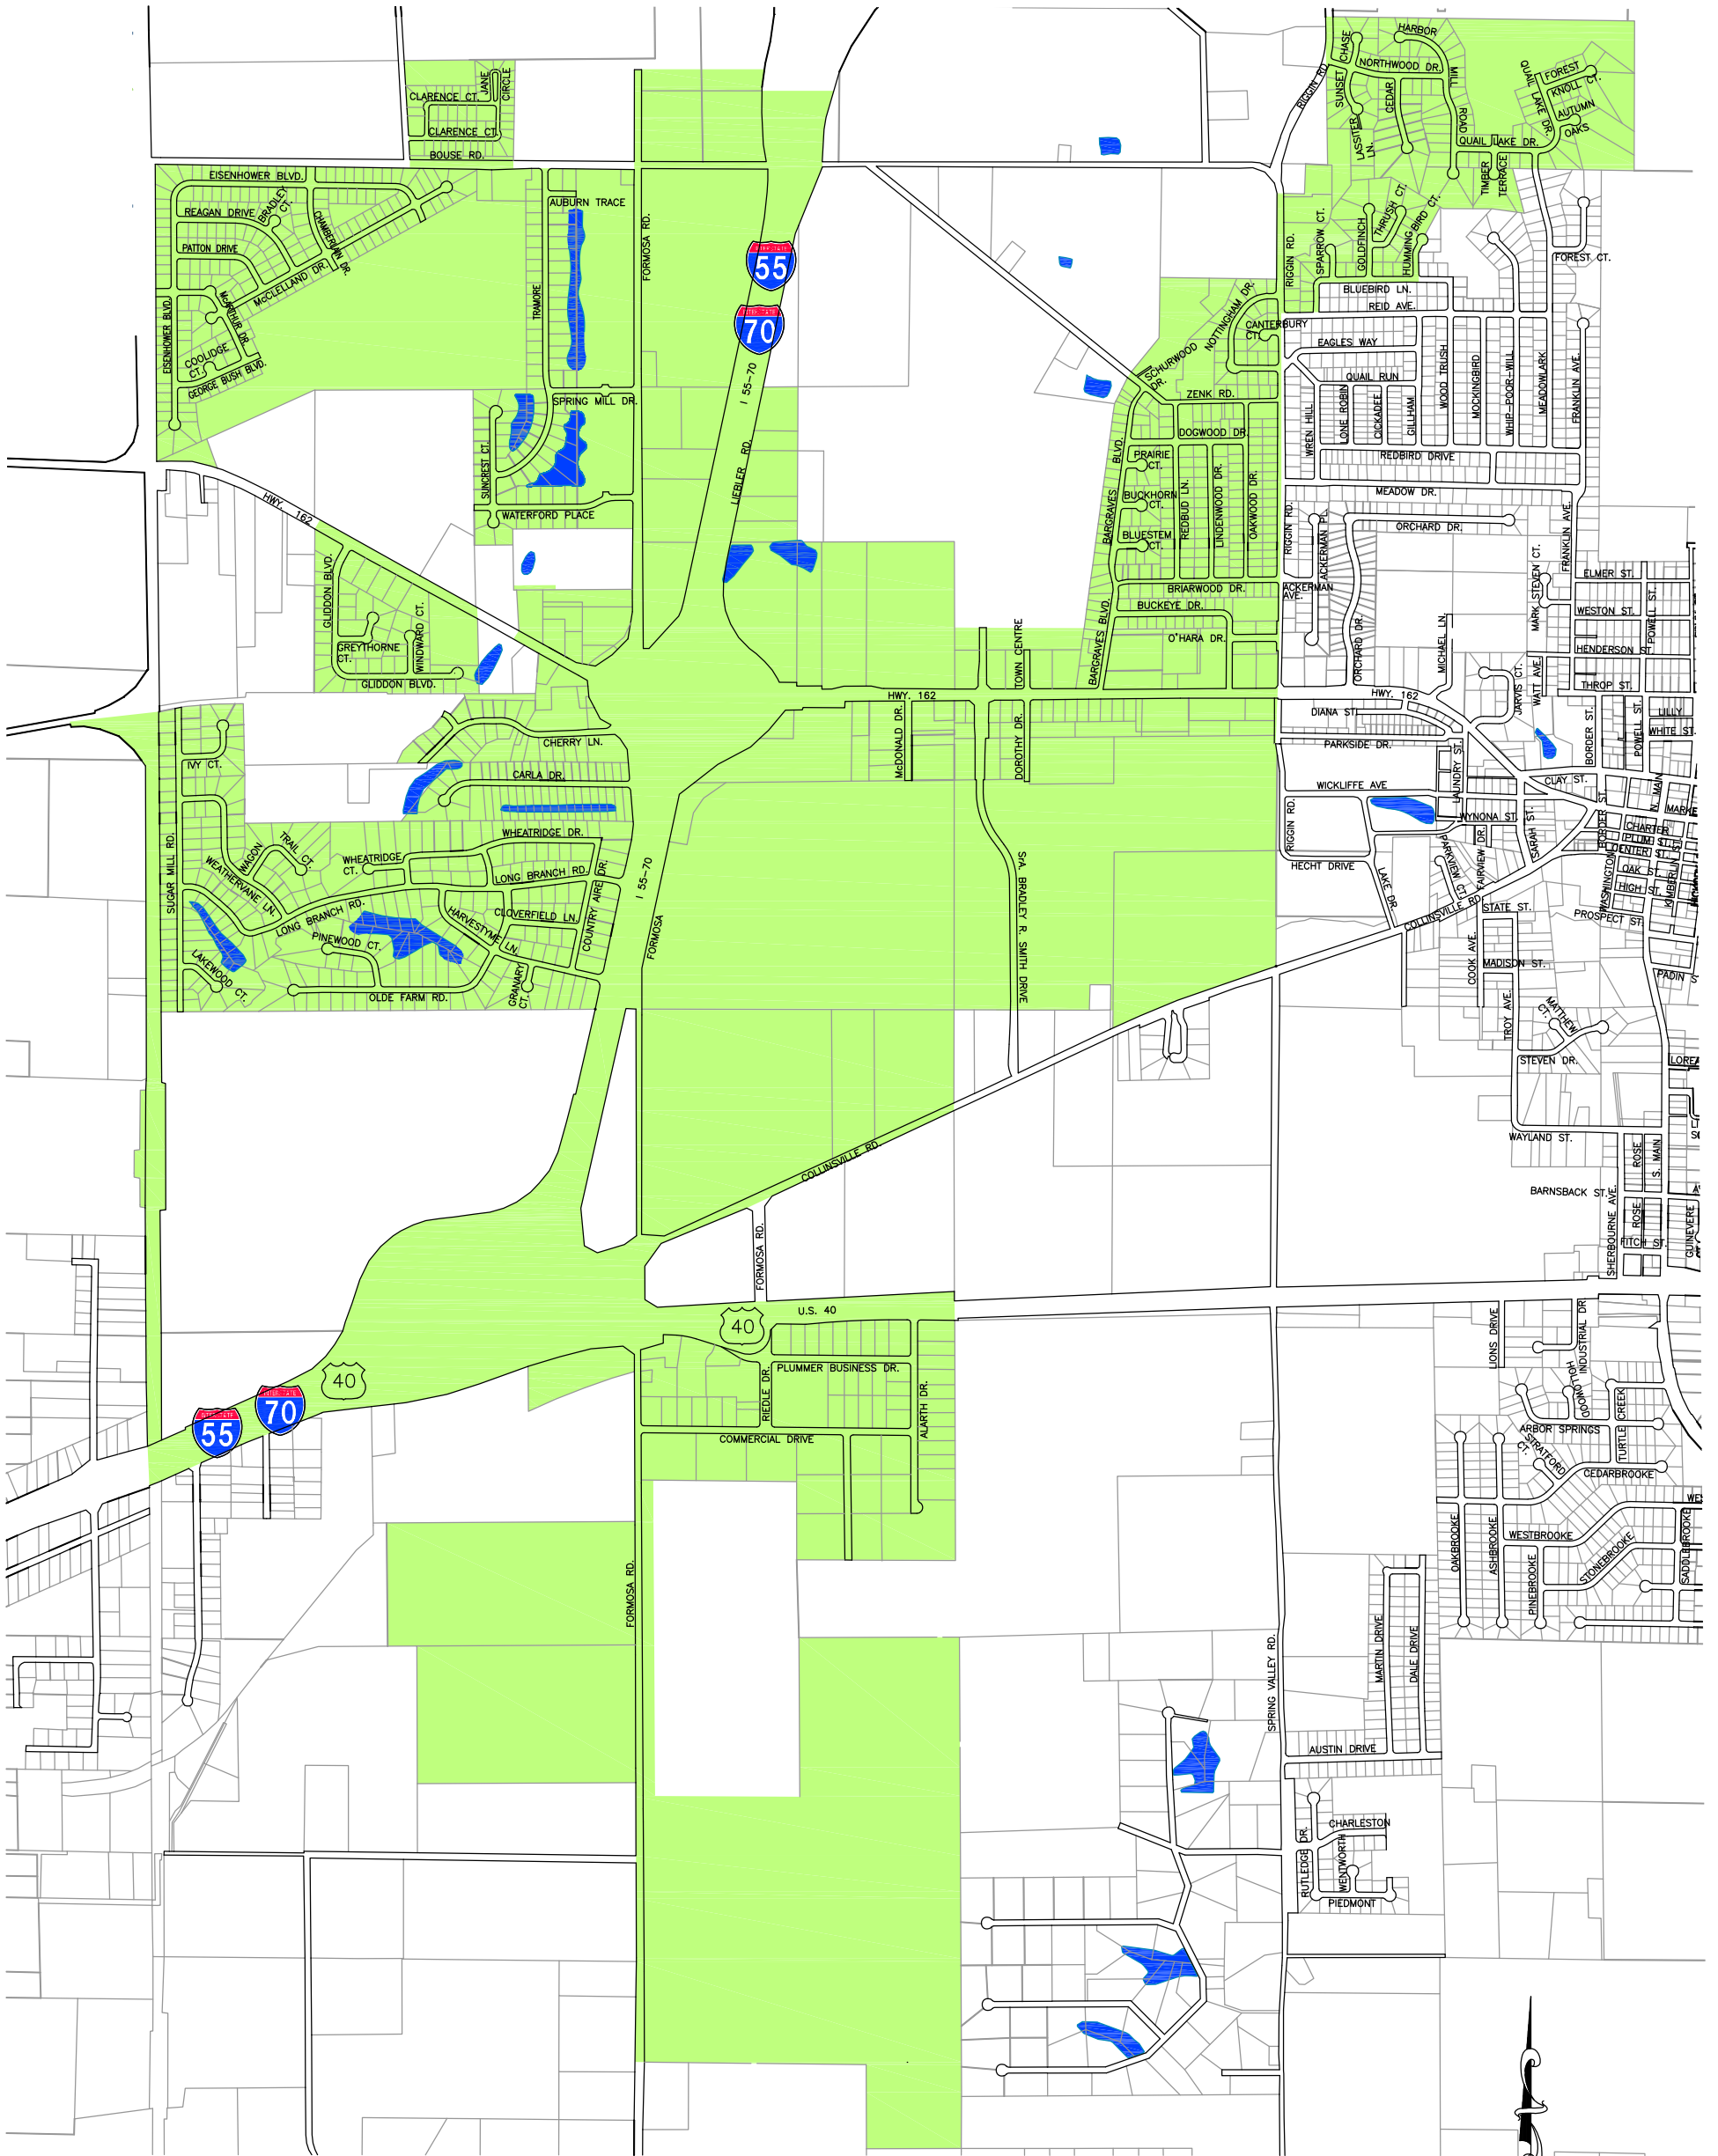

Everything Within Reach

WARD 4 MAP  
 October, 2011

THOUVENOT, WADE & MOERCHEN, INC.

CORPORATE OFFICE 4940 OLD COLLINSVILLE ROAD SWANSEA, ILLINOIS 62226 (618) 624-4488 FAX (618) 624-6688

REGIONAL OFFICE 600 COUNTRY CLUB VIEW, SUITE 1 EDWARDSVILLE, ILLINOIS 62025 (618) 656-4040 FAX (618) 656-4343

**LEGEND**  
**WARD 4**